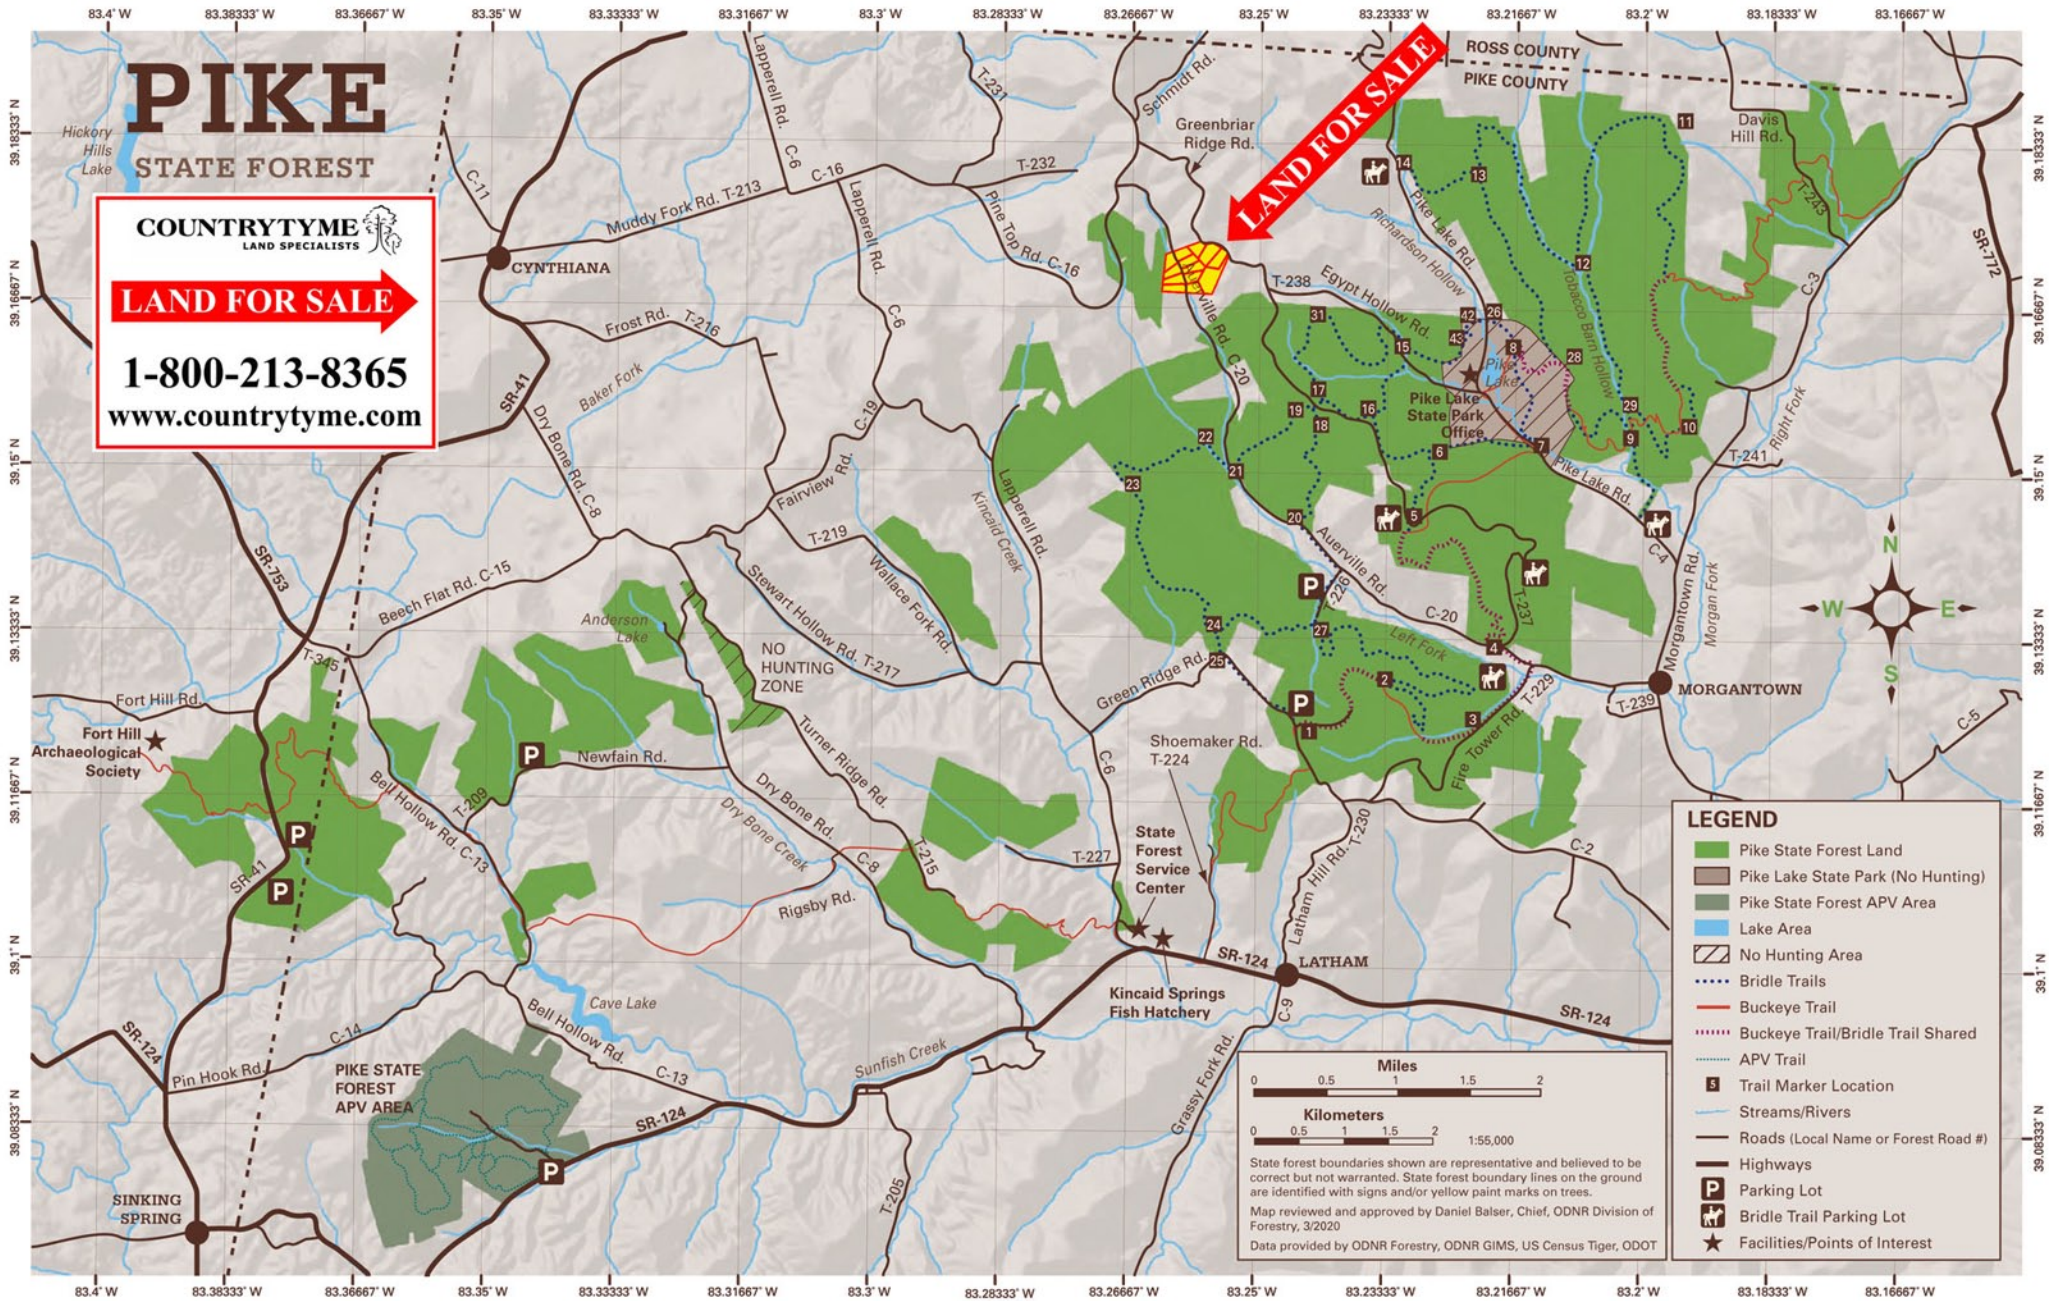

The Woods at Pike Forest

5 - 15 Acre Tracts